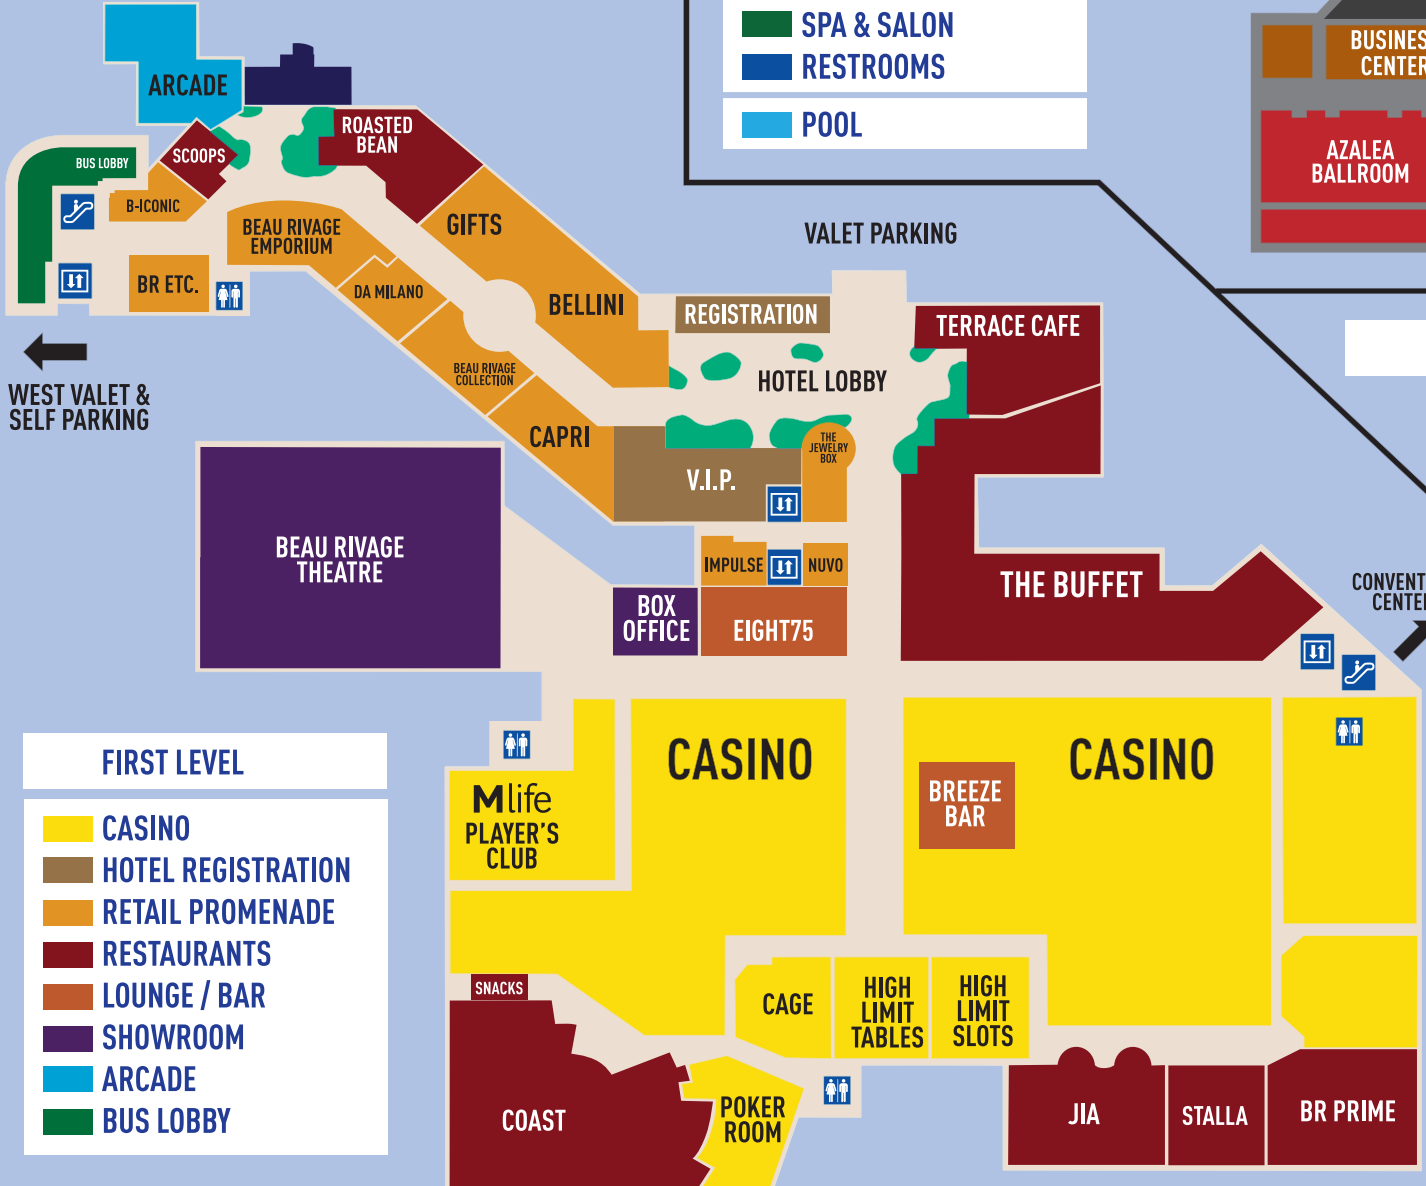

Beau Rivage
RESORT & CASINO • BILOXI

-  ELEVATORS
-  ESCALATORS
-  RESTROOMS

- CONVENTION LEVEL**
-  BALLROOMS
 -  BUSINESS CENTER
- SECOND LEVEL**
-  RETAIL
 -  FITNESS ROOM
 -  SPA & SALON
 -  RESTROOMS
 -  POOL

CONVENTION LEVEL

SECOND LEVEL

Beau Rivage[®]
RESORT & CASINO • BILOXI

©2015 MGM RESORTS INTERNATIONAL[®]